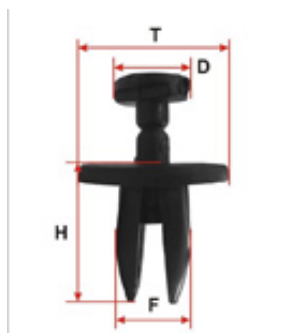

# Push pin with cap 8 mm

**Product Code:** 370603

**Availability:** 996

**Weight:** 2.00g

**Dimensions:** 60.00mm x 80.00mm x  
10.00mm

**Price:** 0.15€

## Description

**D (mm):** 16

## Specification

Specifikacija	
Car brand	Peugeot
Car brand	Mercedes-Benz
D - ø (mm)	16
F (mm)	8
H (mm)	10
Holder type	Push pin with cap
Mounting location	Protections
Mounting location	Engine cover
Mounting location	Trim
T (mm)	20
OEM	
Mercedes-Benz	1239900292