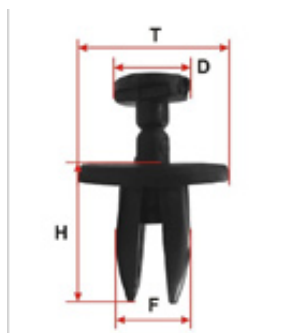

370646 Push pin with cap 10 mm

Product Code: 370646

Availability: 993

Weight: 2.00g

Dimensions: 60.00mm x 80.00mm x
10.00mm

Price: 0.31€

Description

D (mm): 14

0155309241
57728AC090

Specification

Specifikacija	
Car brand	Nissan
Car brand	Subaru
D - ø (mm)	14
F (mm)	10
H (mm)	18
Holder type	Push pin with cap
Mounting location	Car body
Mounting location	Trim
Mounting location	Bumper
T (mm)	18
OEM	