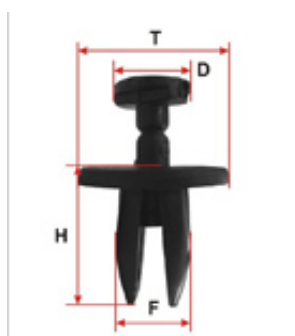

370667 Push pin with cap 8 mm

Product Code: 370667

Availability: 952

Weight: 2.00g

Dimensions: 60.00mm x 80.00mm x
10.00mm

Price: 0.29€

Description

D (mm): 16

7586730120

Specification

Specifikacija	
Car brand	Lexus
Car brand	Toyota
D - ø (mm)	16
F (mm)	8
H (mm)	21
Holder type	Push pin with cap
Mounting location	Trim
T (mm)	18
OEM	
Lexus	7586730120

Toyota

7586730120