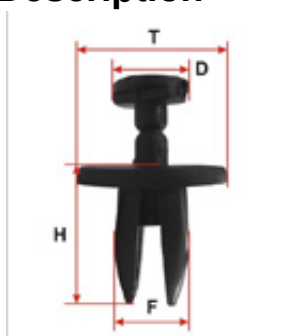

3701333 Push pin with cap 5 mm

Product Code: 3701333

Availability: 988

Weight: 2.00g

Dimensions: 60.00mm x 80.00mm x
10.00mm

Price: 0.24€

Description

9046705136

Specification

Specifikacija	
Car brand	Toyota
Car brand	Lexus
F (mm)	5
H (mm)	16
Holder type	Push pin with cap
Mounting location	Universal
T (mm)	13
OEM	
Lexus	9046705136
Toyota	9046705136