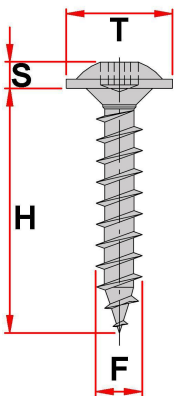

3702924 Metal self-tapping screw for car 5.8x15 mm

Product Code: 3702924

Availability: 999

Weight: 2.00g

Dimensions: 60.00mm x 80.00mm x
10.00mm

Price: 0.44€

Description

Metal self-tapping screw for car 5.8x15 mm

N90898102

Specification

Specifikacija	
Car brand	Volkswagen
F (mm)	5.8
H (mm)	14.2
Holder type	Screwed on
Mounting location	Car body
T (mm)	15
OEM	
Volkswagen	N90898102