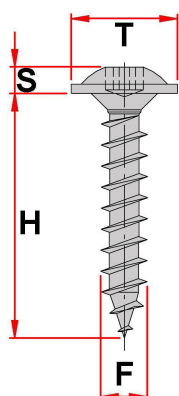

# 3702908 Metal self-tapping screw for car 4.20x11.8 mm

**Product Code:** 3702908  
**Availability:** 998  
**Weight:** 2.00g  
**Dimensions:** 60.00mm x 80.00mm x  
10.00mm

**Price:** 0.34€

## Description

Screw 4.20x11.8 mm

N90698606

## Specification

Specifikacija	
Car brand	Volkswagen
F (mm)	4.2
H (mm)	16
Holder type	Screwed on
Mounting location	Trim
T (mm)	11.8
OEM	
Volkswagen	N90698606