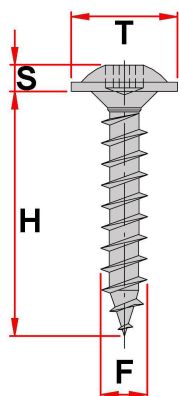

Metal self-tapping screw for car 4.20x11.5 mm

Product Code: 3702907

Availability: 998

Weight: 2.00g

Dimensions: 60.00mm x 80.00mm x
10.00mm

Price: 0.15€

Description

Screw 4.20x11.5 mm

Specification

Specifikacija	
Car brand	Volkswagen
F (mm)	4.2
H (mm)	13
Holder type	Screwed on
Mounting location	Windows
Mounting location	Car doors
Mounting location	Багажник
T (mm)	11.5
OEM	
Volkswagen	N90986802