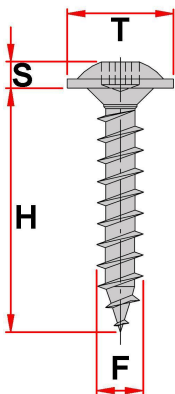

# 3702799 Metal self-tapping screw for car 4.20x8 mm

**Product Code:** 3702799

**Availability:** 999

**Weight:** 2.00g

**Dimensions:** 60.00mm x 80.00mm x  
10.00mm

**Price:** 0.27€

## Description

Screw 4.20x8 mm, Metal self-tapping screw for car 4.20x8 mm, Volkswagen N10415903

N10415903

## Specification

| Specifikacija     |            |
|-------------------|------------|
| Car brand         | Volkswagen |
| F (mm)            | 4.2        |
| H (mm)            | 11.7       |
| Holder type       | Screwed on |
| Mounting location | Trim       |
| Mounting location | Car doors  |
| T (mm)            | 8          |
| OEM               |            |