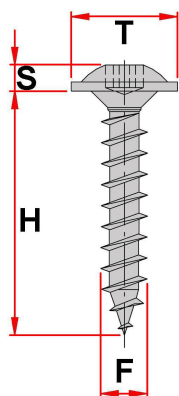

# Metal self-tapping screw for car 4.8x11.5 mm

**Product Code:** 3702805

**Availability:** 999

**Weight:** 2.00g

**Dimensions:** 60.00mm x 80.00mm x  
10.00mm

**Price:** 0.20€

## Description

Screw 4.8x11.5 mm, Metal self-tapping screw for car 4.8x11.5 mm Volkswagen N90944604

## Specification

| Specifikacija     |            |
|-------------------|------------|
| Car brand         | Volkswagen |
| F (mm)            | 4.8        |
| H (mm)            | 12         |
| Holder type       | Screwed on |
| Mounting location | Bumper     |
| T (mm)            | 11.5       |
| OEM               |            |
| Volkswagen        | N90944604  |