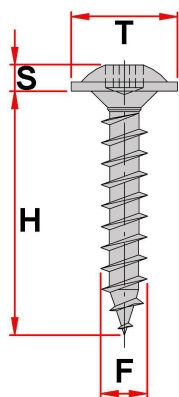

3702805 Metal self-tapping screw for car 4.8x11.5 mm

Product Code: 3702805
Availability: 999
Weight: 2.00g
Dimensions: 60.00mm x 80.00mm x
10.00mm

Price: 0.29€

Description

Screw 4.8x11.5 mm, Metal self-tapping screw for car 4.8x11.5 mm Volkswagen N90944604

Specification

Specifikacija	
Car brand	Volkswagen
F (mm)	4.8
H (mm)	12
Holder type	Screwed on
Mounting location	Bumper
T (mm)	11.5
OEM	
Volkswagen	N90944604