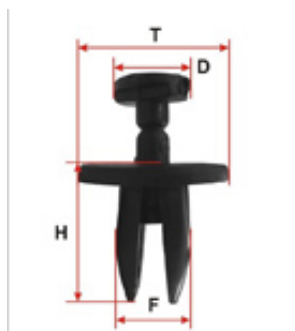

# 3702609 Push pin with cap plastic fastener 8.5 mm

**Product Code:** 3702609  
**Availability:** 999  
**Weight:** 2.00g  
**Dimensions:** 0.00mm x 0.00mm x 0.00mm

**Price:** 0.53€

## Description

Push pin with cap plastic fastener 8.5 mm Chrysler: 5023173AA

**D (mm):** 15.7

OE numbers are for product comparison only

## Specification

| Specifikacija |          |
|---------------|----------|
| Car brand     | Chrysler |
| Car brand     | Jeep     |
| D - ø (mm)    | 15.7     |

|                   |                   |
|-------------------|-------------------|
| F (mm)            | 8.5               |
| H (mm)            | 30                |
| Holder type       | Push pin with cap |
| Mounting location | Car doors         |
| T (mm)            | 22                |
| OEM               |                   |
| Chrysler          | 5023173AA         |